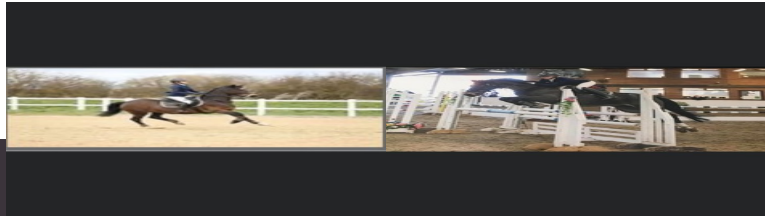

LLANMORLAIS BEN 146CM Welsh sec D

£ 6,000

📍 Essex, Eastern

Private

07388290985

- Bay
- Gelding
- 14.2 hands
- Welsh Sec D

Description

Milo 146Cm LHC welsh sec D with royal welsh wining bloodlines .
 a very reluctant sale of a amazing pony as moving onto horse .
 Milo is easy to do in all ways has impeccable manner on the ground and in his stable with no vices .
 Excellent to shoe,clip,box and easy to turn out and bring in will happily live in or out with mares or gelding .
 He loves he's job jumping and has competed at many different venues he has 507 BS points and has winnings over £700 so is a JC pony , also brilliant to hack and will walk on the buckle all day loves XC and schools lovely on the flat and has competed WHP in his privious home .
 Milo would suit a confident rider to go lots of fun
 Price includes full wardrobe
 Now looking for a new best friend and a 5 star home
 Lots more photos and videos upon request

Age 13 yrs 1 mth

Colour Bay

Gender Gelding

Height 14.2 hands

Breed Welsh Sec D

Images