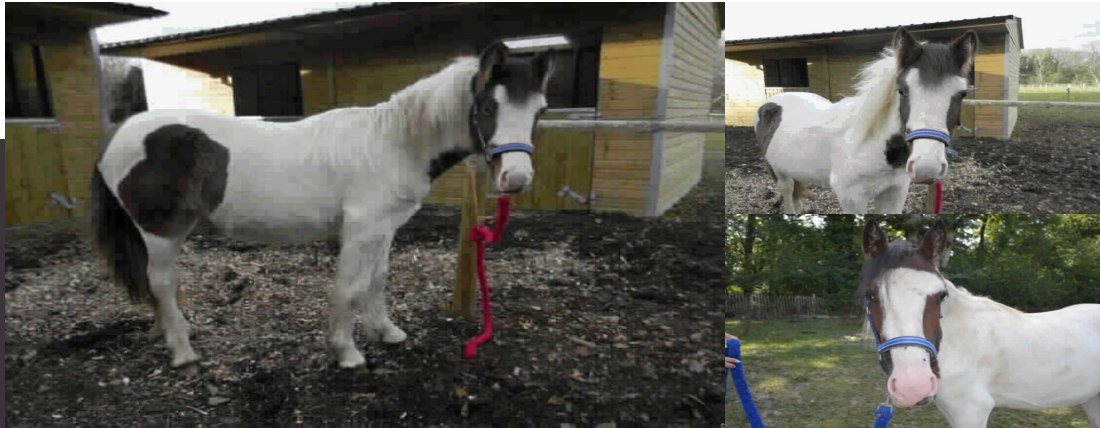

Lightweight - For Adoption - Filly - 13
hh - Kent

£ 0

RSPCA

www.rspca.org.uk/findapet/rehomeahorse

0300 123 0724

- Skewbald
- Filly
- 13 hands

Description

Nelly is currently in a foster home and has improved so much with her handling and confidence, Nelly is a pretty skewbald filly born in 2016, she came in as a foal at foot to a mother who was very underweight and pregnant. Nelly was unhandled and under weight on arrival and she is now a friendly pony who has come on leaps and bounds. Nelly is good to groom, lead and catch and she stands well for the farrier and the vet. Nelly currently stands at 13hh and is expected to make 13.2-14.2hh when fully mature. Nelly has been passported, microchipped and has had her Tetanus vaccinations, her adoption fee is £200, If you are interested in adoption please complete an on line application form.

To see this ad online, go to horsemart.co.uk and search for **HM919A43B**

Category Horses

Subcategory For Adoption

Horse's name NELLY

Colour Skewbald

Gender Filly

Height 13 hands

Images